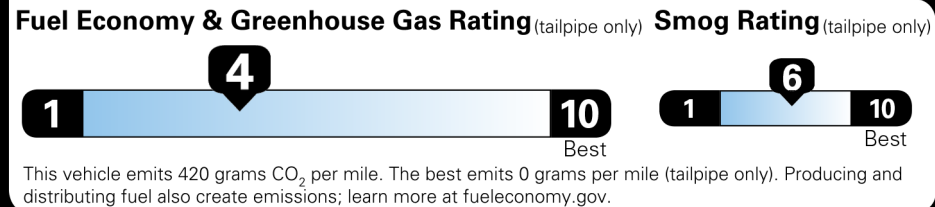

EXTERIOR

- Chrome-finished alloy wheels
- LED Headlights w/LED DRL and Fog Lights
- Smart Key System on D+P Doors
- Power Open/Close Tailgate
- Power Running Boards
- Mudguards

INTERIOR

- SofTex(R)-Trimmed Heated & Ventilated Front Seats w/Lumbar Support
- Leather-trimmed heated steering wheel
- 14-in Toyota Audio Multimedia w/Apple CarPlay and Android Auto Compatibility
- SiriusXM w/3-Month Trial
- 10-sprk JBL(R) audio incl. subwoofer, amp, and JBL(R) FLEX portable speaker
- Qi Wireless Charging
- Dual Zone Auto A/C
- Moonroof

For Full Product Details:
Please Visit Toyota.com/Tacoma
Full Tank of Gas

BASE MANUFACTURER'S SUGGESTED RETAIL PRICE $53,270.00

OPTIONAL EQUIPMENT

FE	50 State Emissions	
2B.	Door Panel Scuff Protector	135.00
59.	Phone Cables - Smart USB	70.00
8Q.	Bed Step	455.00
BM.	Body Side Molding	260.00
T4.	Black Badge Overlay	89.00
WL.	Wheel Locks	105.00

Not Original - Copy
Created: 2026-03-13 01:22:05 (UTC)

EPA DOT Fuel Economy and Environment

Gasoline Vehicle

Fuel Economy
21 MPG
Small Pickups range from 20 to 38 MPG. The best vehicle rates 146 MPGe.
20 23
combined city/hwy city highway
4.8 gallons per 100 miles

You spend $3,250
more in fuel costs over 5 years compared to the average new vehicle.

Annual fuel cost $2,350

Actual results will vary for many reasons, including driving conditions and how you drive and maintain your vehicle. The average new vehicle gets 29 MPG and costs $8,500 to fuel over 5 years. Cost estimates are based on 15,000 miles per year at $3.30 per gallon. MPGe is miles per gasoline gallon equivalent. Vehicle emissions are a significant cause of climate change and smog.

fuel economy.gov
Calculate personalized estimates and compare vehicles

MANUFACTURER'S SUGGESTED RETAIL PRICE[†]	$54,384.00
DELIVERY, PROCESSING AND HANDLING FEE	1,595.00
TOTAL SUGGESTED RETAIL PRICE	$55,979.00

[†]Manufacturer's suggested retail price excludes delivery processing and handling fees, license and title fees, applicable federal, state and local taxes, and dealer and distributor options and accessories.

Delivered by Truck to: 31154
MILLENNIUM TOYOTA
257 NORTH FRANKLIN STREET
HEMPSTEAD NY11550

TML1E1N1S0F0W0