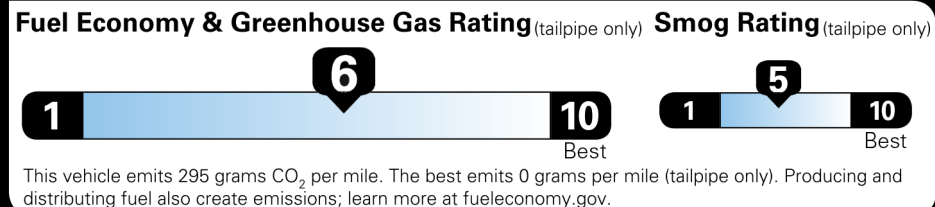

BASE MANUFACTURER'S SUGGESTED RETAIL PRICE $31,410.00

OPTIONAL EQUIPMENT		
FE	50 State Emissions	
CP	Convenience Package: Tilt & Slide Moonroof, Power Liftgate	1,250.00
EJ	JBL Premium Audio: 9-Speakers including Subwoofer & Amplifier	800.00
2T	All Weather Floor/Cargo Liners	309.00
3T	Cross Bars	330.00
3Y	Rear Bumper Protector	89.00
59	Phone Cables	70.00
MF	Mudguards	160.00
WL	Alloy Wheel Locks	90.00

GOVERNMENT 5-STAR SAFETY RATINGS

Overall Vehicle Score Not Rated

Based on the combined ratings of frontal, side and rollover.
Should ONLY be compared to other vehicles of similar size and weight.

Frontal Crash Driver Passenger ★★★★★

Based on the risk of injury in a frontal impact.
Should ONLY be compared to other vehicles of similar size and weight.

Side Crash Front seat Rear seat ★★★★★

Based on the risk of injury in a side impact.

Rollover Not Rated

Based on the risk of rollover in a single-vehicle crash.

Star ratings range from 1 to 5 stars (★★★★★) with 5 being the highest.
Source: National Highway Traffic Safety Administration (NHTSA)
www.safercar.gov or 1-888-327-4236

EPA DOT Fuel Economy and Environment

Gasoline Vehicle

Fuel Economy
30 MPG
Small SUVs range from 14 to 125 MPG.
The best vehicle rates 146 MPGe.
29 31
combined city/hwy city highway
3.3 gallons per 100 miles

You save $250
in fuel costs
over 5 years
compared to the
average new vehicle.

Annual fuel cost
$1,650

Actual results will vary for many reasons, including driving conditions and how you drive and maintain your vehicle. The average new vehicle gets 29 MPG and costs $8,500 to fuel over 5 years. Cost estimates are based on 15,000 miles per year at $3.30 per gallon. MPGe is miles per gasoline gallon equivalent. Vehicle emissions are a significant cause of climate change and smog.

fuel economy.gov
Calculate personalized estimates and compare vehicles

MANUFACTURER'S SUGGESTED RETAIL PRICE[†]	$34,508.00
DELIVERY, PROCESSING AND HANDLING FEE	1,450.00
TOTAL SUGGESTED RETAIL PRICE	$35,958.00

[†]Manufacturer's suggested retail price excludes delivery processing and handling fees, license and title fees, applicable federal, state and local taxes, and dealer and distributor options and accessories.

Delivered by Truck to: 31154
MILLENNIUM TOYOTA
257 NORTH FRANKLIN STREET
HEMPSTEAD NY11550

TML1E1N2S0F0W0