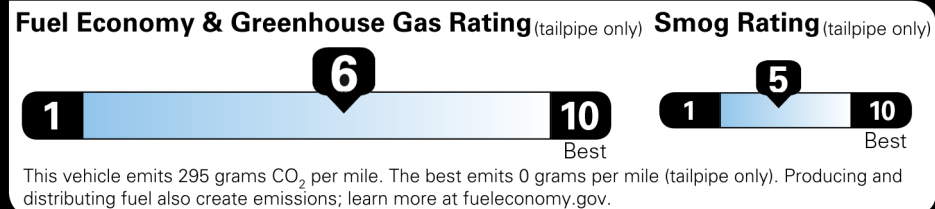

INTERIOR

- 12.3-in. Digital Gauge Cluster
- 10.5-in. Toyota Audio Multimedia w/ 6-Speakers, Wireless Apple CarPlay and Android Auto Compatibility
- SiriusXM w/3-Month Trial
- Wireless Smartphone Charger, 4 USB Ports
- Ambient Lighting
- Dual-Zone Auto Climate Control
- SofTex-Trimmed Heated Front Seats
- Power Driver Seat w/Lumbar Support
- Heated Leather-Trimmed Steering Wheel

For Full Product Details:
Please Visit Toyota.com/CorollaCross
Full Tank of Gas

BASE MANUFACTURER'S SUGGESTED RETAIL PRICE $31,610.00

OPTIONAL EQUIPMENT

FE	50 State Emissions	
CP	Convenience Package: Tilt & Slide Moonroof, Power Liftgate	1,250.00
EJ	JBL Premium Audio: 9-Speakers including Subwoofer & Amplifier	800.00
1S	SiriusXM(R) 33mo. added to std 3mo. trial	350.00
2T	All Weather Floor/Cargo Liners	309.00
3T	Cross Bars	330.00
3Y	Rear Bumper Protector	89.00
59	Phone Cables	70.00
D5	Door Edge Guard	165.00
MF	Mudguards	160.00
WL	Alloy Wheel Locks	90.00

Not Original - Copy
Created: 2025-05-26 16:22:19 (UTC)

EPA DOT Fuel Economy and Environment

Gasoline Vehicle

Fuel Economy
30 MPG Small SUVs range from 14 to 125 MPG. The best vehicle rates 146 MPGe.
29 31
combined city/hwy city highway
3.3 gallons per 100 miles

You save $250
in fuel costs over 5 years compared to the average new vehicle.

Annual fuel cost $1,650

Actual results will vary for many reasons, including driving conditions and how you drive and maintain your vehicle. The average new vehicle gets 29 MPG and costs $8,500 to fuel over 5 years. Cost estimates are based on 15,000 miles per year at $3.30 per gallon. MPGe is miles per gasoline gallon equivalent. Vehicle emissions are a significant cause of climate change and smog.

fuel economy.gov
Calculate personalized estimates and compare vehicles

MANUFACTURER'S SUGGESTED RETAIL PRICE†	$35,223.00
DELIVERY, PROCESSING AND HANDLING FEE	1,595.00
TOTAL SUGGESTED RETAIL PRICE	$36,818.00

†Manufacturer's suggested retail price excludes delivery processing and handling fees, license and title fees, applicable federal, state and local taxes, and dealer and distributor options and accessories.

Delivered by Truck to: 31154
MILLENNIUM TOYOTA
257 NORTH FRANKLIN STREET
HEMPSTEAD NY11550

TML1E1N2S0F0W0