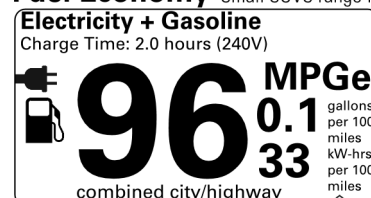

This vehicle has not been rated by the government for overall vehicle score, frontal crash, side crash or rollover risk.

Star ratings range from 1 to 5 stars (★★★★★) with 5 being the highest.  
 Source: National Highway Traffic Safety Administration (NHTSA)  
[www.safercar.gov](http://www.safercar.gov) or 1-888-327-4236

**BASE MANUFACTURER'S SUGGESTED RETAIL PRICE \$47,200.00**

**OPTIONAL EQUIPMENT**

FE	50 State Emissions	
CY	Weather Package:	375.00
	- Heated Steering Wheel	
	- Windshield De-Icer	
	- Rain Sensing Windshield Wipers	
DA	XSE Plug-In Hybrid Driver Assist Package:	1,170.00
EJ	JBL w/ 9-Speakers incl/Subwoofer & Amp	620.00
SR	Panoramic Moonroof Package:	700.00
	- Power Tilt/Slide Panoramic Moonroof	
	- Digital Rearview Mirror w/ Homelink	
1S.	SiriusXM(R) 33mo. added to std 3mo. trial	350.00
2T.	All Weather Floor Liners and Cargo Tray	339.00
3T.	Low Profile Cross Bars	320.00
4A.	Illumination Package:Illuminated Door Sills, Illuminated Front Emblem	725.00
59.	Quick Charge Cables	70.00
D5.	Door Edge Guards	165.00
E7.	NACS to CCS1 Adapter	200.00
EG.	Rear Bumper Protector	130.00
MF.	Mudguards	160.00
WK.	Black Chrome Wheel Locks	90.00

Not Original - Copy  
 Created: 2026-06-25 17:03:12 (UTC)

**EPA DOT Fuel Economy and Environment**

**Plug-In Hybrid Vehicle Electricity-Gasoline**

**Fuel Economy** Small SUVs range from 14 to 125 MPGe. The best vehicle rates 146 MPGe.