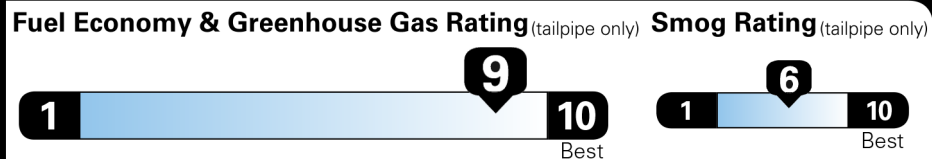

This vehicle emits 54 grams CO₂ per mile. The best emits 0 grams per mile (tailpipe only). Producing and distributing fuel and electricity also create emissions; learn more at fueleconomy.gov.

Actual results will vary for many reasons, including driving conditions and how you drive and maintain your vehicle. The average new vehicle gets 29 MPG and costs $8,500 to fuel over 5 years. Cost estimates are based on 15,000 miles per year at $3.30 per gallon and $0.17 per kW-hr. This is a dual fueled automobile. MPGe is miles per gasoline gallon equivalent. Vehicle emissions are a significant cause of climate change and smog.

fueleconomy.gov
Calculate personalized estimates and compare vehicles

MANUFACTURER'S SUGGESTED RETAIL PRICE†	$52,614.00
DELIVERY, PROCESSING AND HANDLING FEE	1,595.00
TOTAL SUGGESTED RETAIL PRICE	$54,209.00

†Manufacturer's suggested retail price excludes delivery processing and handling fees, license and title fees, applicable federal, state and local taxes, and dealer and distributor options and accessories.

Delivered by Truck to: 31154
MILLENNIUM TOYOTA
257 NORTH FRANKLIN STREET
HEMPSTEAD NY11550

TML2E2N1S0F0W0