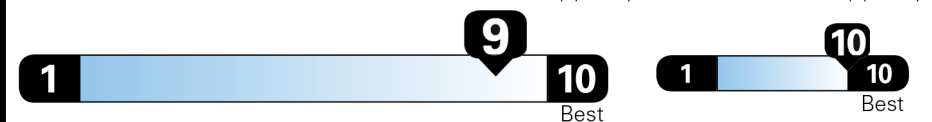

**Driving Range**

When fully charged, vehicle can travel about... **288** miles

Charge Time: 8 hours (240V)

**Annual fuel cost**

**\$700**

**Fuel Economy & Greenhouse Gas Rating (tailpipe only) Smog Rating (tailpipe only)**